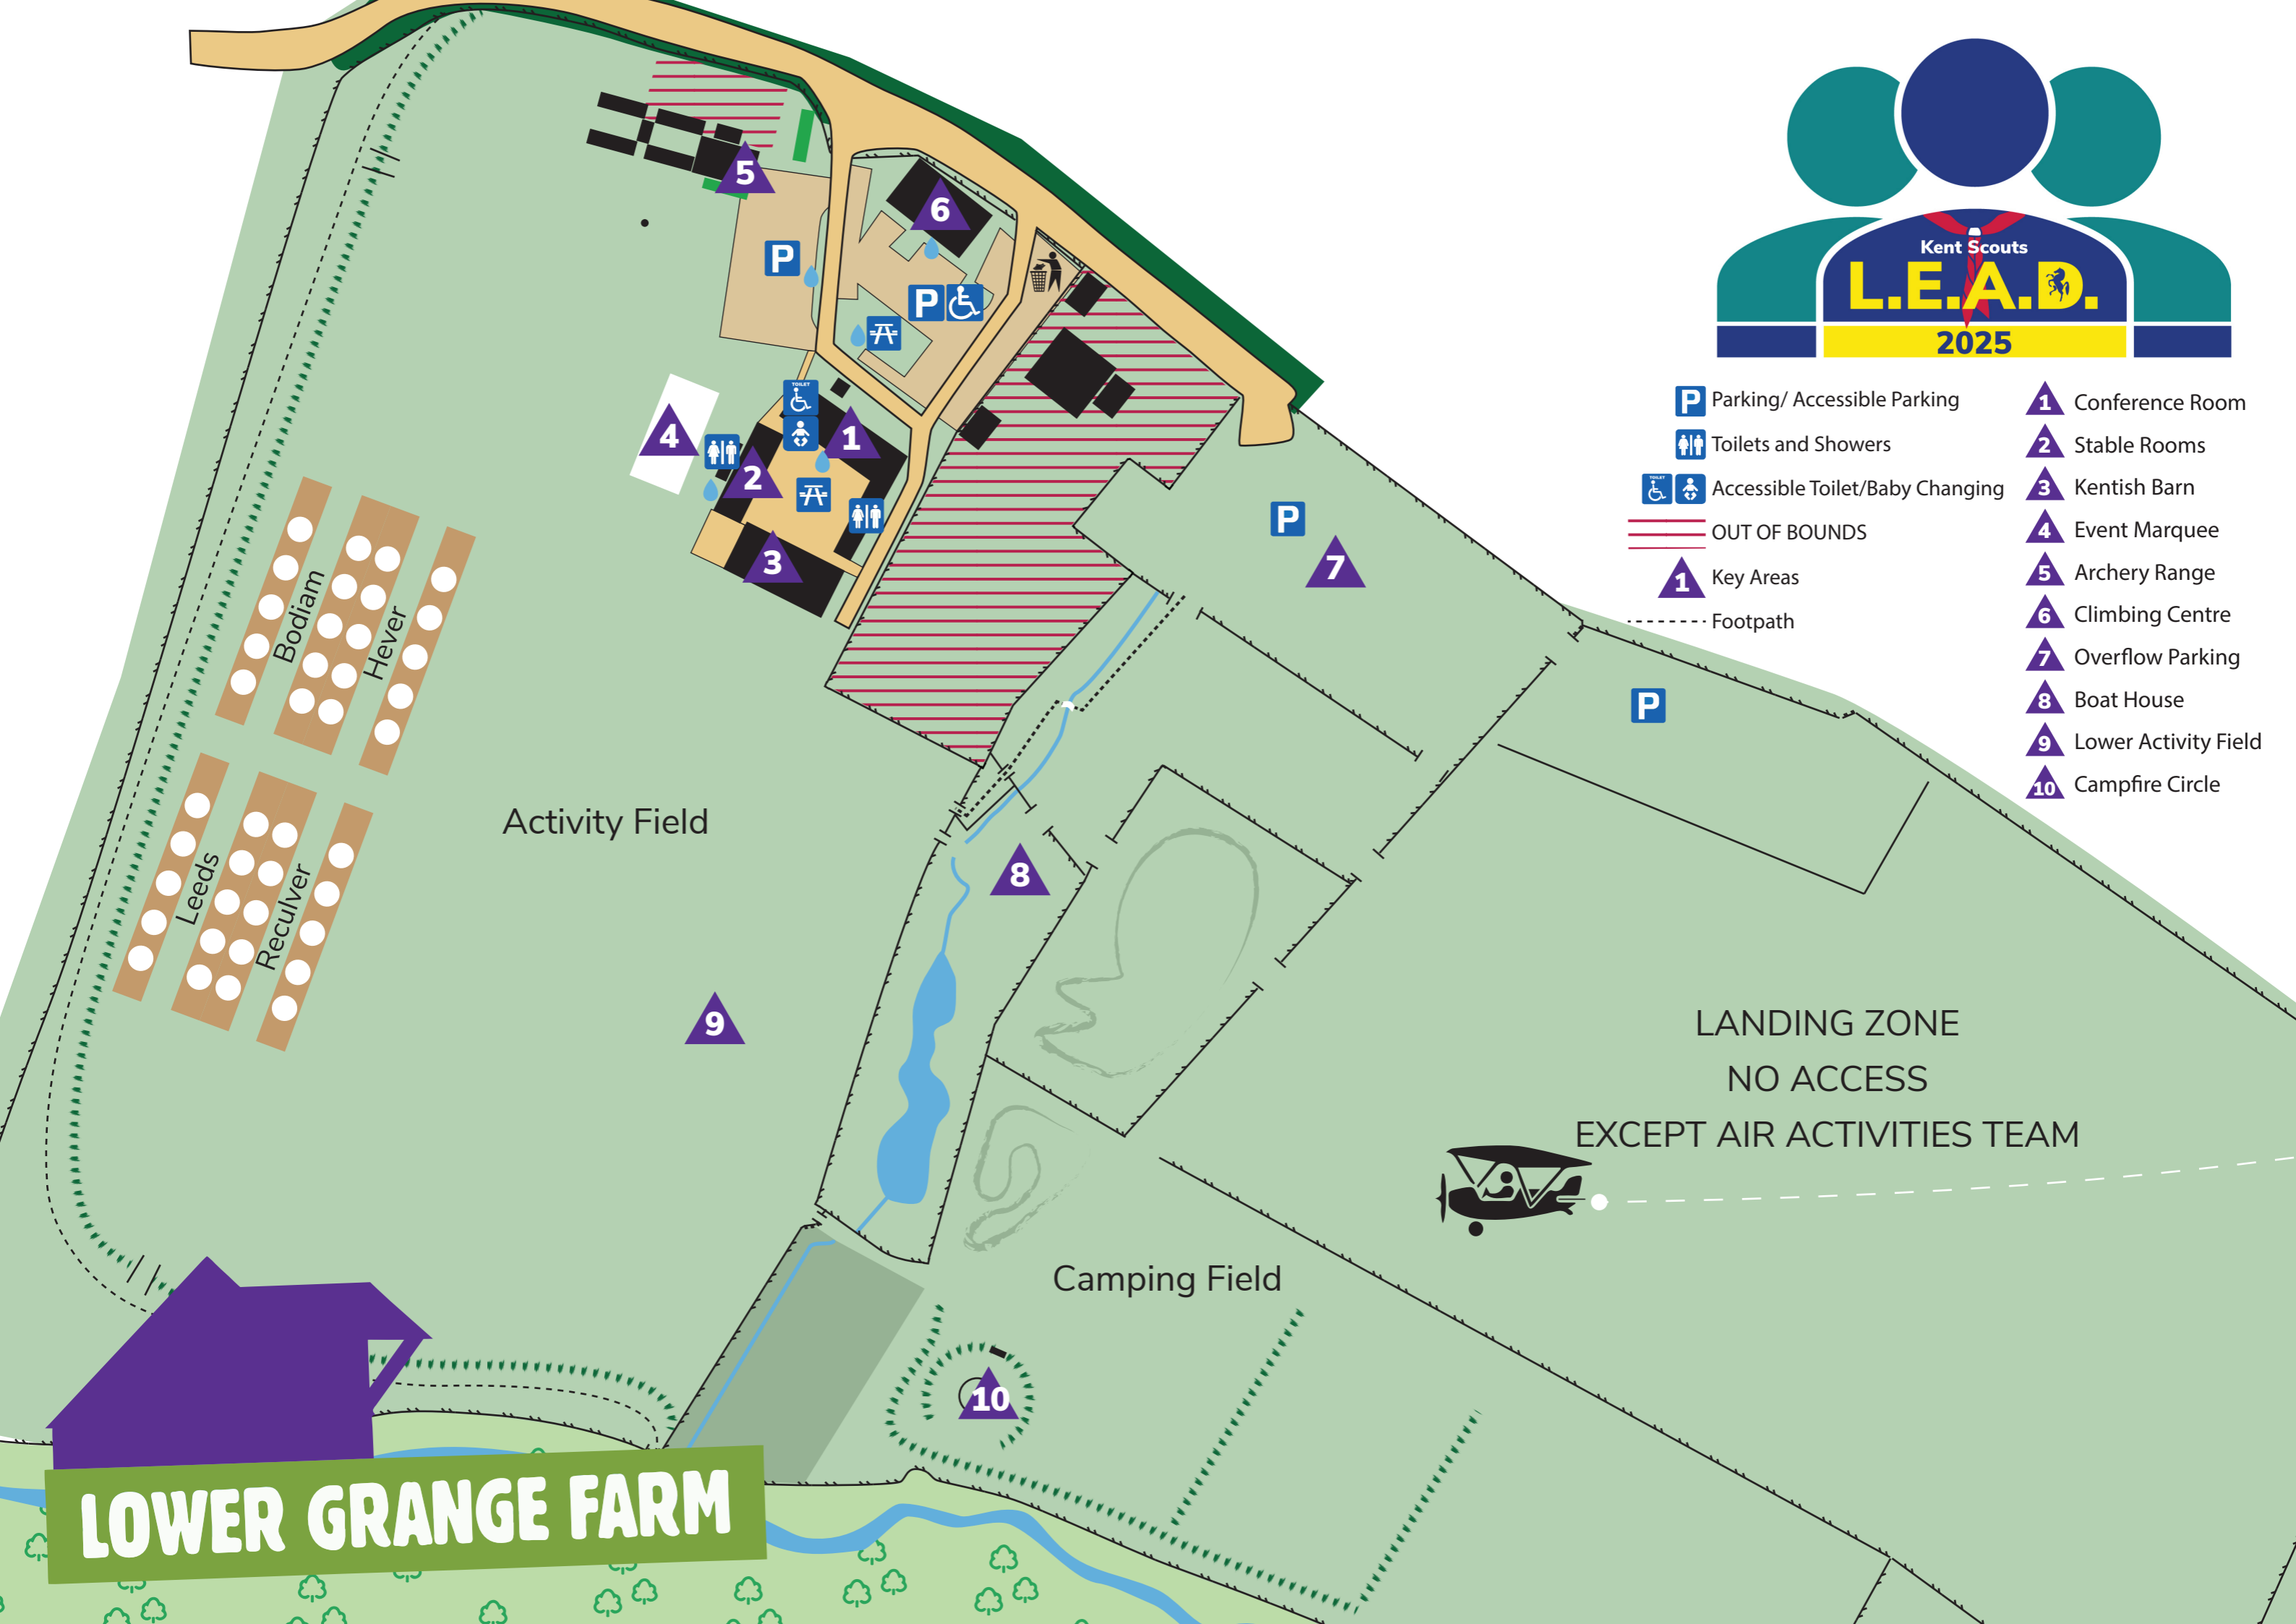

- Parking/ Accessible Parking
- Toilets and Showers
- Accessible Toilet/Baby Changing
- OUT OF BOUNDS
- Key Areas
- Conference Room
- Stable Rooms
- Kentish Barn
- Event Marquee
- Archery Range
- Climbing Centre
- Overflow Parking
- Boat House
- Lower Activity Field
- Campfire Circle

LOWER GRANGE FARM